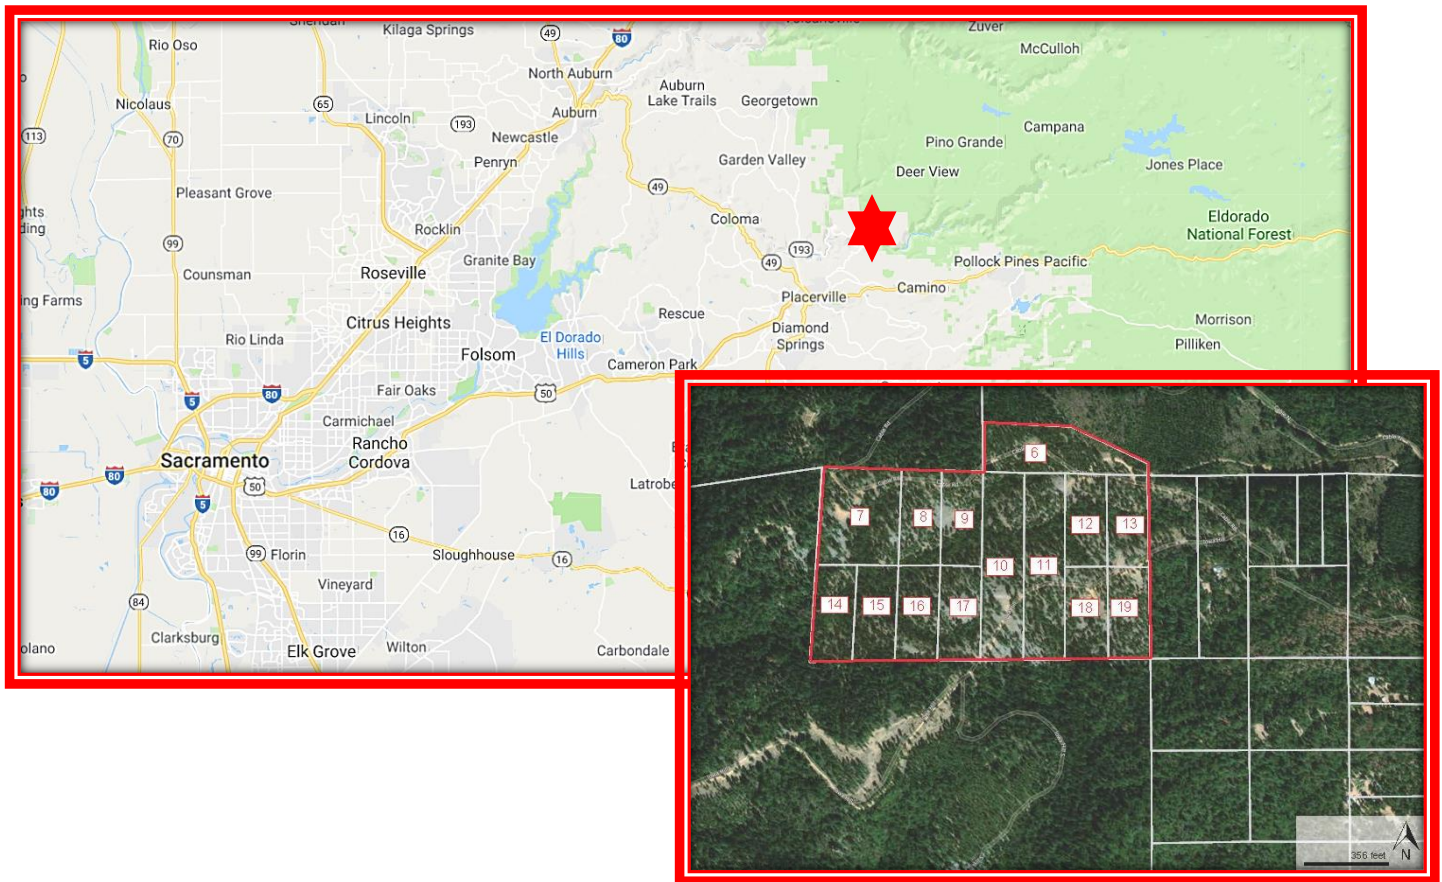

VACANT LAND FOR SALE

El Dorado County

SMUD LAND SALES

FOURTEEN (14) VACANT PARCELS NORTH OF CAMINO, CA, OFF HIGHWAY 50, EAST OF PLACERVILLE

Please visit our website at www.benderrosenthal.com/excesslandsales/ for property and sale information or call Bender Rosenthal Inc., at 916-978-4900.